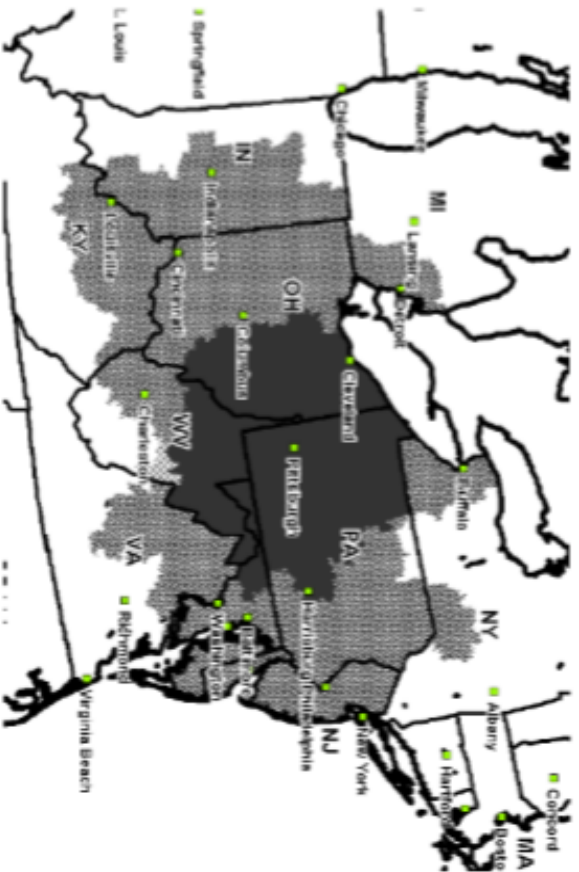

HENSCHEL AND SONS AUTOMOTIVE
WAREHOUSE, INC.
1502 MEMORIAL BLVD
CONNELLSVILLE, PA 15425

**FREE OVERNIGHT
DELIVERY TO THIS AREA
ON DIRECT FIT
CONVERTERS AND
EXHAUST KITS**

**PRSRRT STD
US POSTAGE PAID
CONNELLSVILLE PA
PERMIT NO. 3**